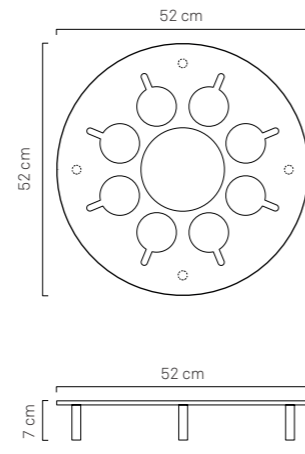

**CONNECTION TABLE** details:

Width 37.5 cm (Lower-Base: 54.5 cm)  
Length 46 cm  
Height 49.4 cm  
> Code: PLX-TBLE-13  
> Fabric: Plexiglass  
> Color: White

**MAGNUM PLEXI-BASE** details:

Width 130 cm  
Length 99 cm  
Height 15 cm  
> Code: PLX-BS-MAGN-13  
> Fabric: Plexiglass  
> Color: White

**EYE BAR** dettagli:

Larghezza 62 cm

Lunghezza 100 cm

Altezza 15 cm

> Codice: FL-TBLE-EYE-13

> Materiale: Ecopelle Nautica +  
Lastra Metacrilato / Plexiglass

> Colore: Bianco

BAR

**EYE BAR** details:

Width 62 cm

Length 100 cm

Height 15 cm

> Code: FL-TBLE-EYE-13

> Fabric: Nautical Eco-Leather +  
Plexi Base

> Color: White

LASTRA METACRILATO / PLEXI BASE