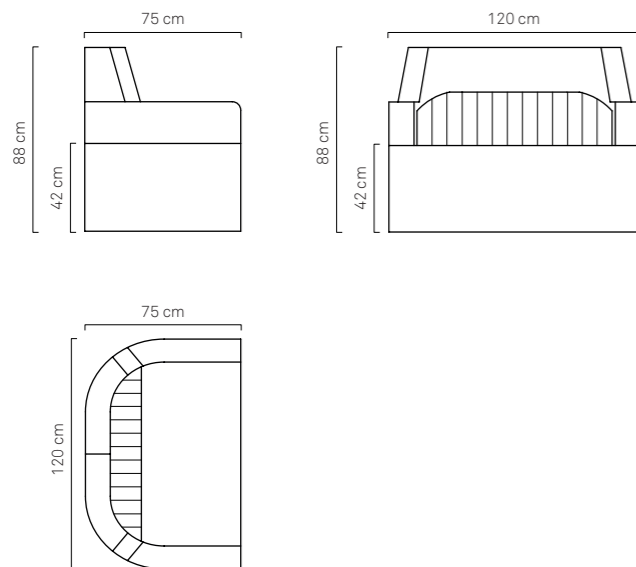

SOFA SOFTRONA dettagli:

Larghezza 120 cm
Lunghezza 75 cm
Altezza 88 cm
Altezza Seduta 42 cm
> Codice: SOF-ST-13
> Materiale: Ecopelle Nautica /
Interno in Poliuretano Espanso Indefornabile
> Colore: Bianco (Su richiesta Beige o Sabbia)