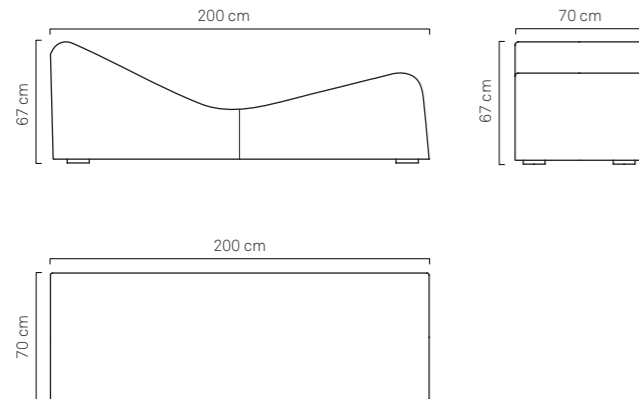

LETTINO RELAX DUNA dettagli:

Larghezza 70 cm
Lunghezza 200 cm
Altezza 67 cm
> Codice: MTRS-DN-13
> Materiale: Ecopelle Ignifuga /
Interno in Poliuretano Espanso Indefornabile
> Colore: Bianco (Su richiesta Beige o Sabbia)