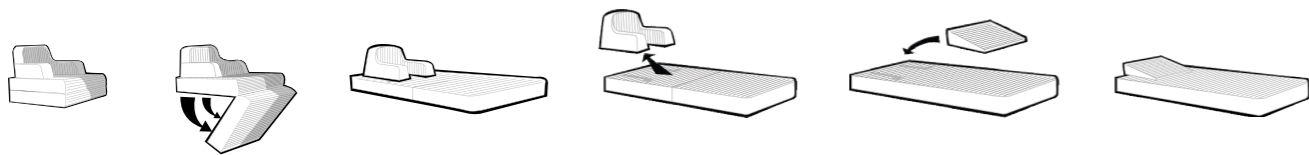

APERTURA POLTRONA TRONA E MAGNUM / OPENING TRONA AND MAGNUM ARMCHAIR