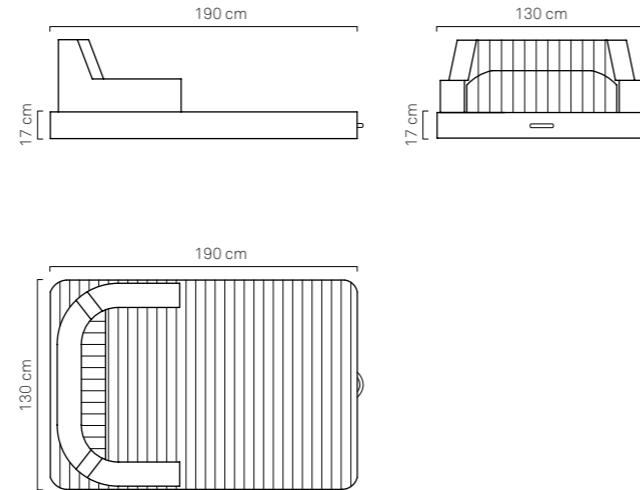

MATERASSO MAGNUM / MAGNUM MATTRESS

MATERASSI TRONA

I materassi TRONA sono arredi galleggianti di lusso disponibili ad uso singolo o multiplo. I materassi TRONA sono combinabili con schienale e poggia reni al fine di trasformare la sua superficie monoblocco in una poltrona galleggiante di design.

MATTRESSES & MAGNUM MATTRESSES

TRONA Mattresses are Luxury Floating pieces of furniture designed for one or multi-person use. TRONA Mattresses can be combined with the functional chair-back and lumbar to turn this mono-block sunbed into a design Floating Armchair.