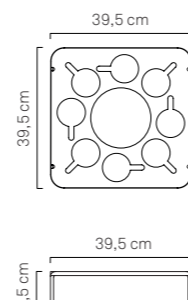

**FLOATING TABLE / TRAY 40x40** details:  
 Width 40 cm  
 Length 40 cm  
 Height 11 cm  
 Middle-Height 7 cm  
 > Code: FL-TBLE-SM-CH-13  
 > Fabric: Nautical Eco-Leather +Plexi Base  
 > Color: White

**FLOATING TABLE / TRAY 50x50** details:  
 Width 50 cm  
 Length 50 cm  
 Height 14,5 cm  
 Middle-Height 9 cm  
 > Code: FL-TBLE-CH-13  
 > Fabric: Nautical Eco-Leather + Plexi Base  
 > Color: White

40X40

LASTRA METACRILATO / PLEXI BASE

50X50

LASTRA METACRILATO / PLEXI BASE