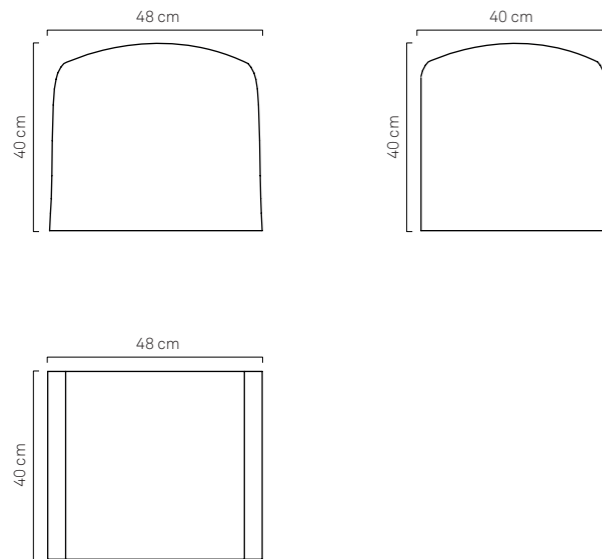

CLOUD POUF dettagli:

Larghezza 48 cm
Lunghezza 40 cm
Altezza 40 cm
> Codice: PF-CLO-13
> Materiale: Ecopelle Nautica /
Palline Vergini Polistirolo
> Colore: Bianco