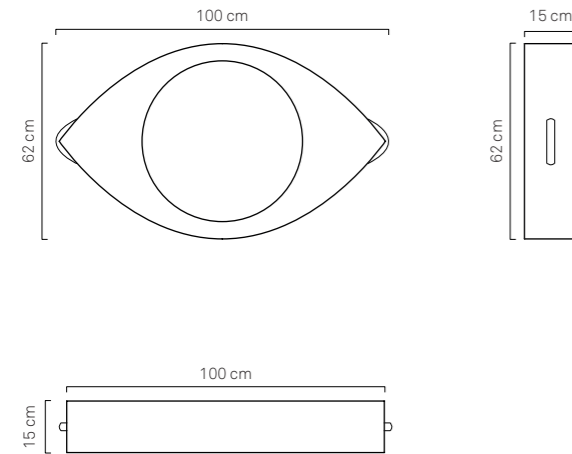

**FLOATING BAR** details:

Width 120 cm  
Length 100 cm  
Height 16 cm  
> Code: FL-BR-WPLX-BS-13  
> Fabric: Nautical Eco-Leather  
> Color: White

LASTRA METACRILATO / PLEXI BASE

**FLOATING BAR**

TRONA Floating BAR is an elegant, funny accessory for Cocktail Parties and Happy Hours in your pool or in the ocean. Thanks to this original product, your bottles and glasses are kept safe above the water level. Select your personalized Floating Bar and get ready to welcome your guests.

**EYE BAR** dettagli:

Larghezza 62 cm

Lunghezza 100 cm

Altezza 15 cm

> Codice: FL-TBLE-EYE-13

> Materiale: Ecopelle Nautica +  
Lastra Metacrilato / Plexiglass

> Colore: Bianco

BAR