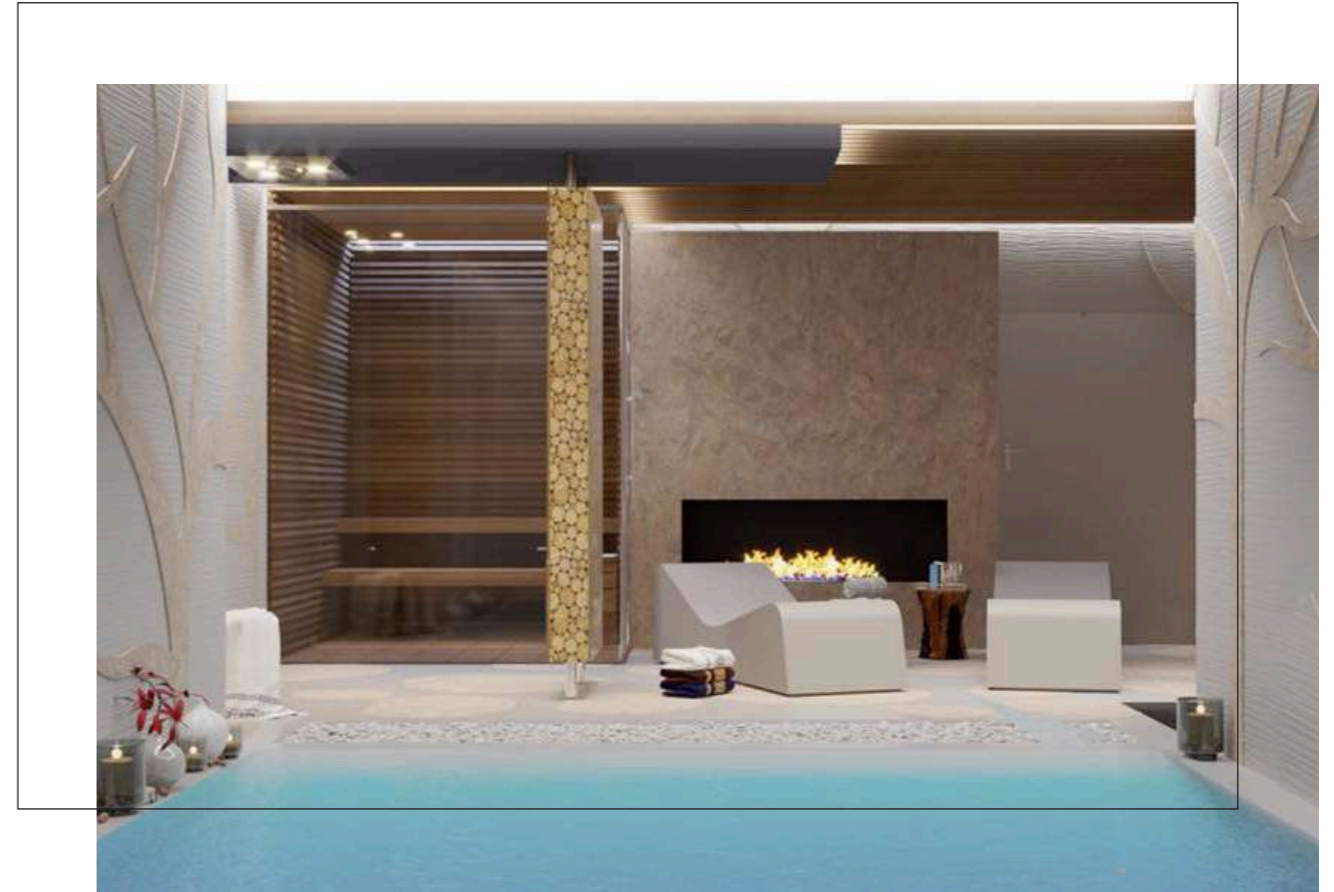

DUNA SPA BED

DUNA Spa Beds are ergonomics and designed for SPAs, Wellness Centres, Hotels and Resorts. The classical shape and the comfortable seat guarantee your psychophysical relax.

DUNA Wellness Beds Collection is ideal as support for your head, neck, back and legs and for the stimulation of the blood flow before and after beauty and wellness treatments, massages, baths and saunas.

All TRONA Wellness Beds have a nautical water-repellent, fire-retardant and scratch-resistant eco-leather cover, which can be removed to be washed and that protects against bacteria, mould, marks and UV-alterations. This is the reason why it is very easy and quick to renew your TRONA furniture and preserve its quality over the years.