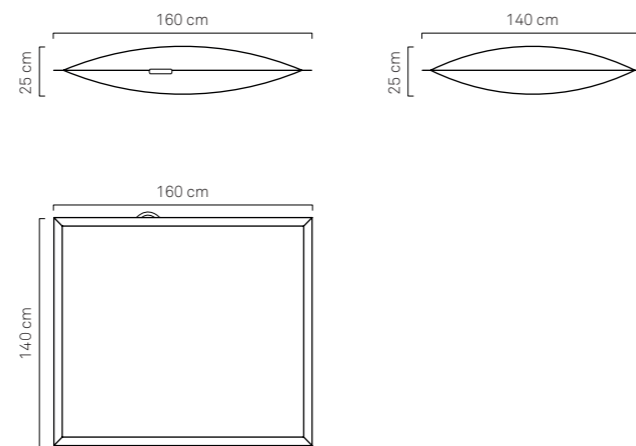

CUSCINO CLOUD BIG / CLOUD BIG CUSHION