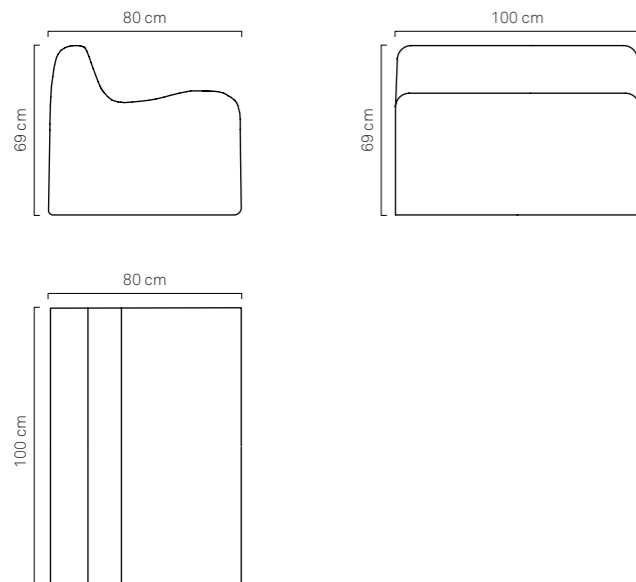

**CLOUD ARMCHAIR** details:

Width 50 cm  
Length 80 cm  
Height 69 cm  
> Code: ARMCH-CLO-13  
> Fabric: Nautical Eco-Leather /  
Polystyrene Small Balls  
> Color: White

**CLOUD ARMCHAIR**

CLOUD Armchair is a soft, elegant bean bag created to support your back and adjust to your body. Each CLOUD Armchair is handmade, filled of small EPS balls and covered with a fire and stain-resistant fabric, water and mould repellent that you can easily remove and wash. To create your perfect CLOUD Living, request your CLOUD furniture with your customized cover with the color and fabric that you prefer.

**DIVANO CLOUD** dettagli:  
Larghezza 100 cm  
Lunghezza 80 cm  
Altezza 69 cm  
> Codice: SOF-CLO-13  
> Materiale: Ecopelle Nautica /  
Palline Vergini di Polistirolo  
> Colore: Bianco