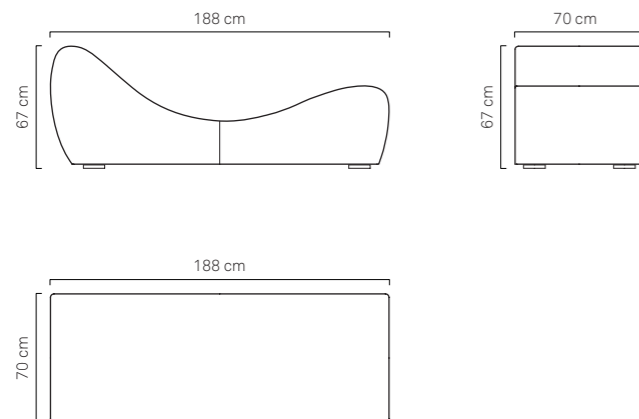

LETTINO RELAX ONDA dettagli:

Larghezza 70 cm
Lunghezza 188 cm
Altezza 67 cm
> Codice: MTRS-OD-13
> Materiale: Ecopelle Ignifuga /
Interno in Poliuretano Espanso Indefornabile
> Colore: Bianco (Su richiesta Beige o Sabbia)